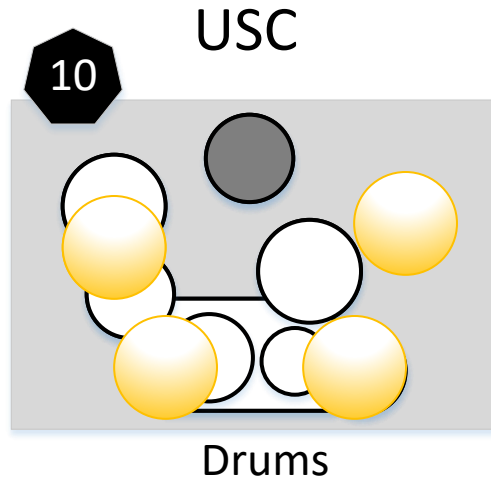

# The Reflex Stage Plot 2023

## In Ear Snake:

1. Bass
2. Sampler
3. Keys Left
4. Keys Right
5. Guitar
6. Bass Vocal
7. Male Lead Vocal
8. Female Lead Vocal
9. Guitar Vocal
10. Drum Vocal
11. Kick
12. Snare
13. Hi Hat
14. Ride
15. Toms
16. EFX L
17. EFX R

Band  
Rack  
Ears Rig

SR

Guitar XLR (5)

Male Vocal

Female Vocal

DSC

Bass XLR (1)

SL

## Audio Engineer provides:

1. 10 20' XLR (Wiring Band)
2. Breakout box/ snake w/ 18 Inputs
3. 8 Mic stands (6 boom 2 straight)
4. Stage lights (Color wash)
5. USC, SR, SL, DSC AC power drops
6. 2 Sub Speakers
7. 2 Top Speakers